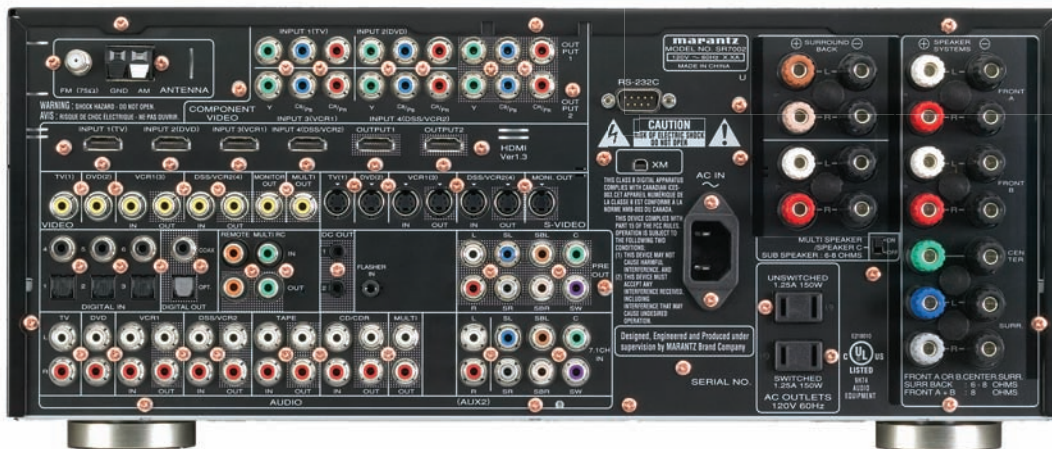

GENERAL

Color	Black
Front Panel	Aluminum
Remote Control	Learning/Pre-coded with LCD RC8001SR
Power Requirement	AC 120V/60Hz
Power Consumption	750w
Dimensions W" x H" x D" (Inches)	17 5/16" x 7 1/4" x 15 5/8"
Weight (lbs)	33.1